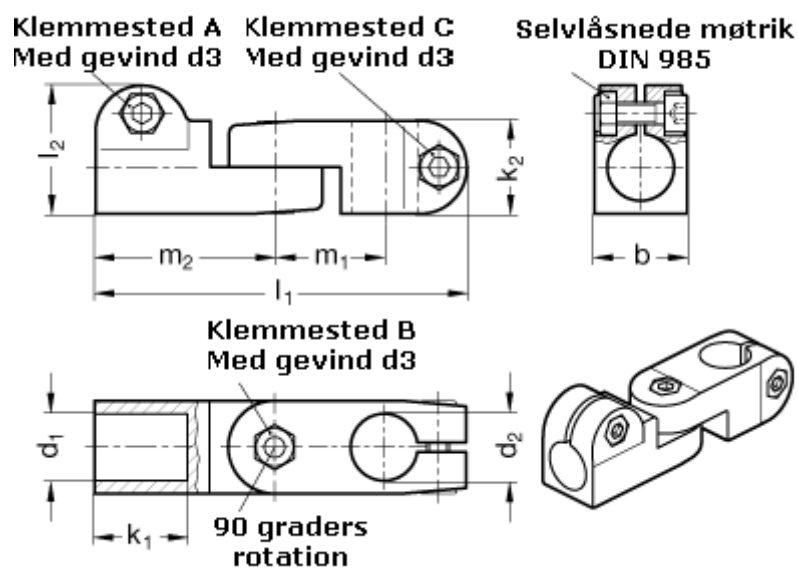

Article number: 20283B14B122SW

Description: E+G swivel clamp
GN283-B14-B12-2-SW

Measures

$b = 25$

$m_1 = 29.5$

$d_1 = B14$

$m_2 = 48.5$

$d_2 = B12$

$d_3 = M 6$

$k_1 = 25$

$k_2 = 25$

$l_1 = 100$

$l_2 = 34.5$